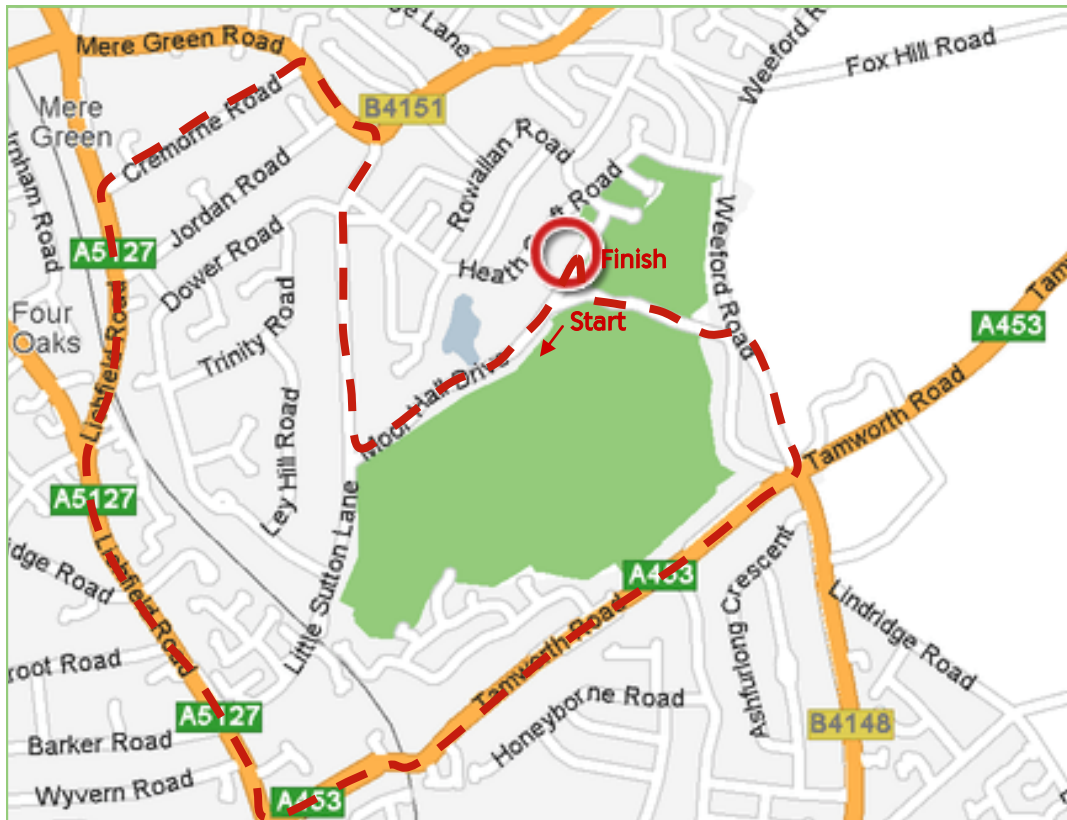

MOOR HALL LEISURE CLUB & SPA

LOCAL WALK FROM MOOR HALL Distance: 4 miles

Directions

- Turn right out of Moor Hall Hotel car park. Continue along Moor Hall Drive.
- At the end of the road turn right onto Little Sutton Lane.
- Continue on Little Sutton Lane. At the end of the road turn left on to Mere Green Road.
- Continue forward on Mere Green Road for approximately 0.1 miles then turn left onto Cremorne Road.
- At the end of Cremorne Road turn left on to Lichfield Road.
- Continue on Lichfield Road for approximately 1 mile, you will pass Four Oaks train station on the left.
- Turn left onto Tamworth Road and continue straight for approximately 0.5 miles then turn left on to Weeford Road.
- Turn left onto Moor Hall Drive, bear right and continue along Moor Hall Drive to the hotel car park.