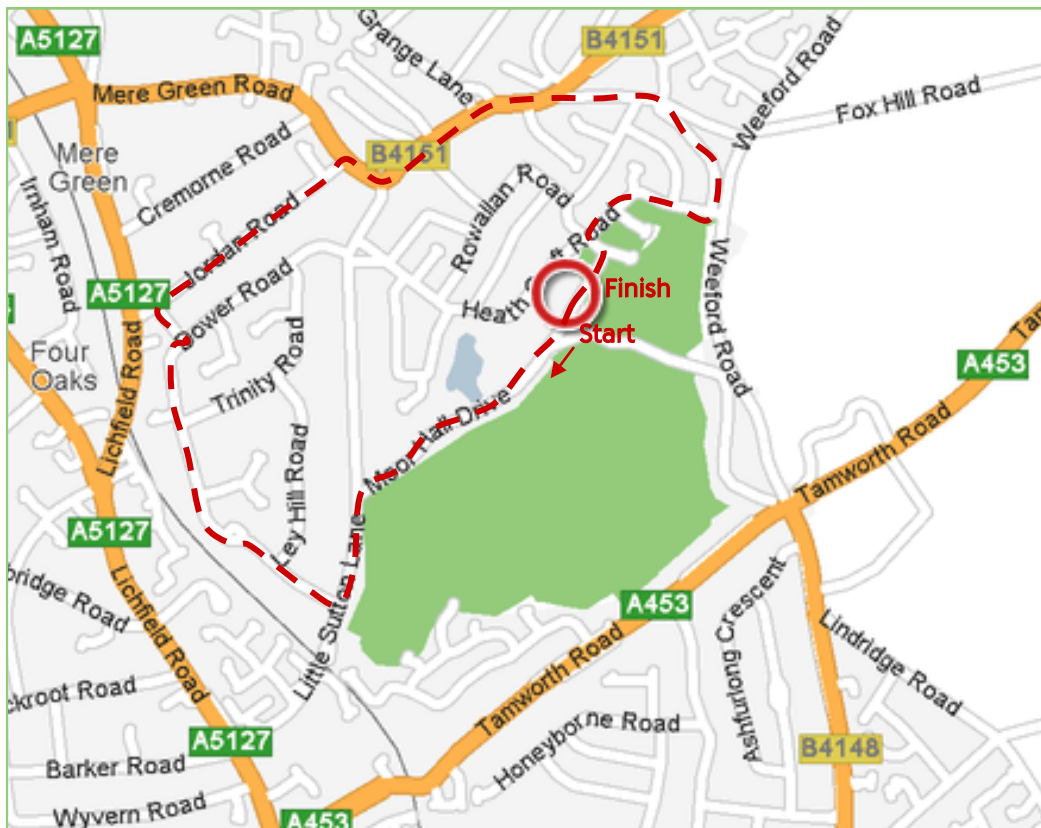

MOOR HALL LEISURE CLUB & SPA

LOCAL WALK FROM MOOR HALL Distance: 3 miles

Directions

- Turn right out of Moor Hall Hotel car park. Continue along Moor Hall Drive.
- At the end of the road turn left onto Little Sutton Lane.
- Continue on Little Sutton Lane then turn right onto Dower Road.
- Continue along Dower Road for approximately 0.4 miles then bear left.
- At the end of the road turn right onto Jordan Road.
- Continue to the end of Jordan Road then turn right onto Mere Green Road.
- Continue along Mere Green Road, which will merge into Little Sutton Road.
- Stay on Little Sutton Road for approximately 0.2 miles then bear right.
- Continue along Little Sutton Road, then bear right onto Shepherds Pool Road.
- Follow the road to the end then turn right onto Heath Croft Road.
- Stay on Heath Croft Road for approximately 0.1 miles then turn left onto Moor Hall Drive.
- Follow the road back to Moor Hall Hotel car park.