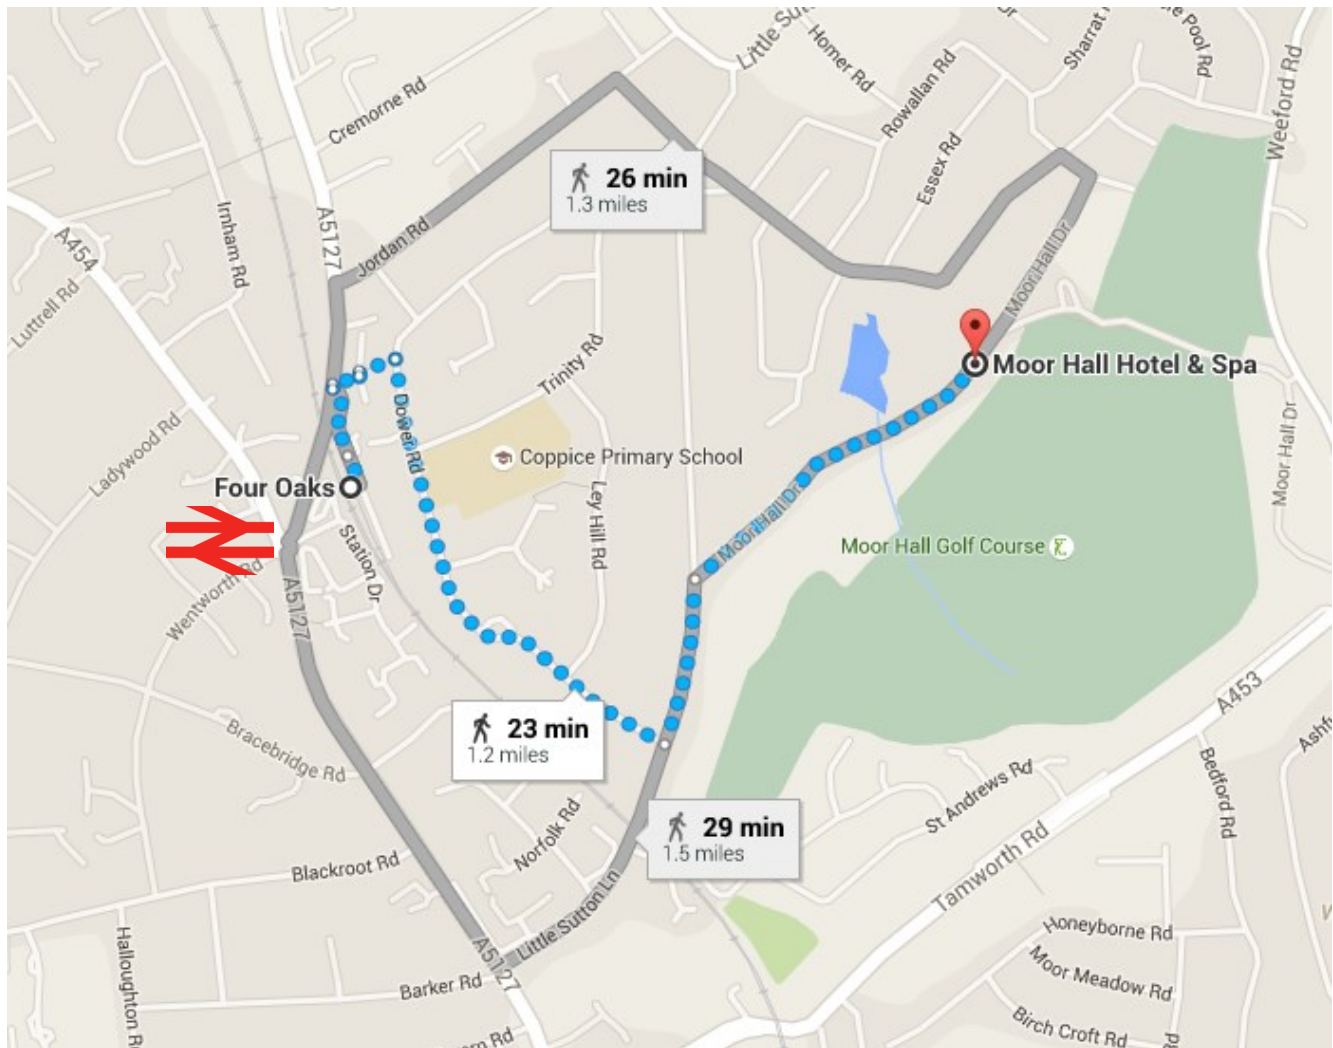

Experience the difference

Walking Directions from Four Oaks Station

- When leaving the station walk straight along Station Drive.
- Turn right onto Lichfield Road after 0.004 miles.
- Turn right onto Dower Road and keep walking until you reach Little Sutton Lane (approximately 0.7 miles).
- Turn left onto Little Sutton Lane after 0.2 miles.
- Turn right onto Moor Hall Drive and continue walking for 0.3 miles.

Total distance: 1.2 miles, approximately 25 minutes.

Moor Hall Drive, Four Oaks, Sutton Coldfield

T: 0121 308 3751 W: www.moorhallhotel.co.uk

Moor Hall Hotel is part of Webb Hotels & Travel